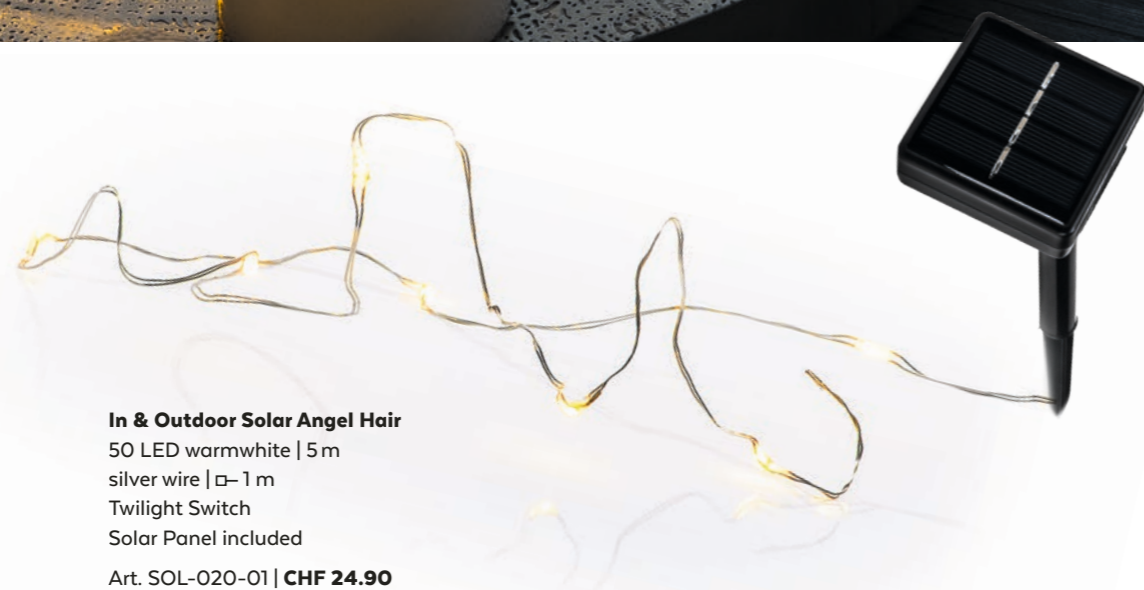

In & Outdoor Solar Angel Hair
50 LED warmwhite | 5 m
silver wire | □- 1 m
Twilight Switch
Solar Panel included
Art. SOL-020-01 | **CHF 24.90**