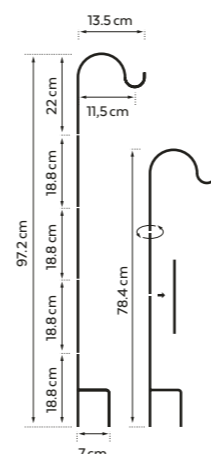

In & Outdoor
Gardenstick dark
4 Parts | 24 x 135 cm
Screw Type
Art. EL-025-02
CHF 17.90

SOL-011-XX SOL-018-XX SOL-019-01
ø 24 cm SOL-025-XX
ø 30 cm

In & Outdoor
Gardenstick white
4 Parts | 24 x 135 cm
Screw Type
Art. EL-025-01
CHF 17.90

In & Outdoor
Gardenstick Mini white
5 Parts | 13,5 x 97 cm
Screw Type
Art. EL-025-04 | **CHF 12.90**

In & Outdoor
Gardenstick Mini dark
5 Parts | 13,5 x 97 cm
Screw Type
Art. EL-025-05 | **CHF 12.90**

SOL-010-XX SOL-060-XX SOL-061-XX SOL-063-XX
ø 22 cm