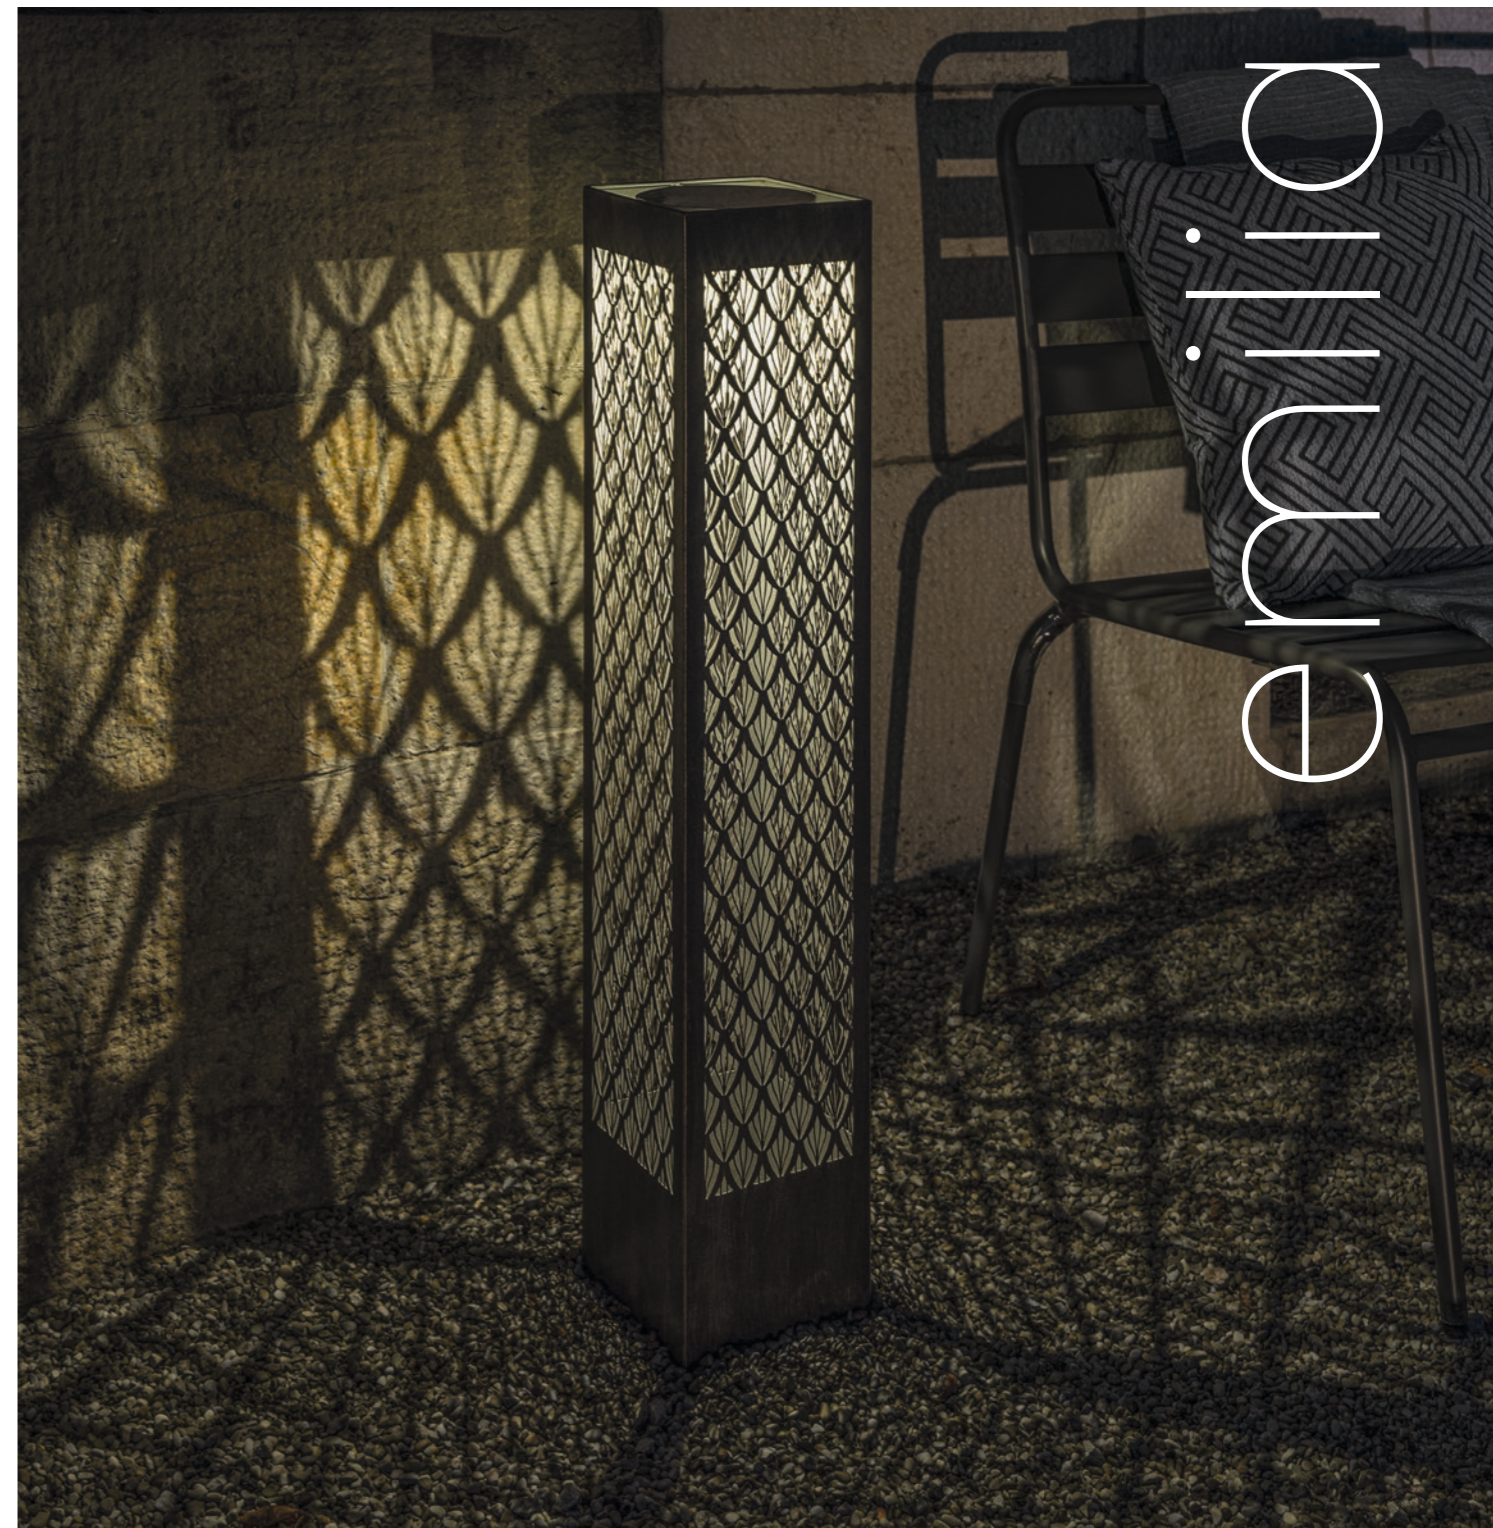

In & Outdoor
Solar Antic Pillar Emilia
1 LED | ø 15 x 78 cm
ICR 1x18650 1500 mAh
Twilight Switch
Ground Spike included
Art. SOL-027-40 | **CHF 99.90**

pillars