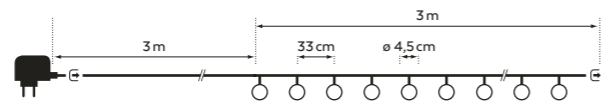

**In & Outdoor
LED Party Light**
10 LED | ø 4,5 cm
3 m black cable | ⚡-3 m
10 x connectable | 31V 6W
Art. DKL-075-01 | **CHF 39.90**