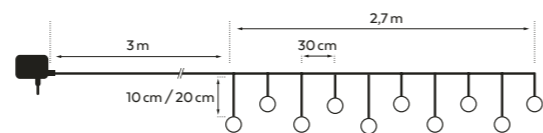

Solar Panel
 included

In & Outdoor
Solar Protect
 5 LED | ø 10 cm
 2 m black cable | □- 3 m
 1x Ni-MH AA 1,2V/1200 mAh
 Twilight Switch
 Art. SOL-114-01 | **CHF 69.90**

solar

In & Outdoor
Solar Triumph
10 LED | ø 6 cm
2,7 m black cable | □-3 m
1xNi-MH AA 1,2V/1200 mAh
Twilight Switch
Art. SOL-113-01 | **CHF 39.90**