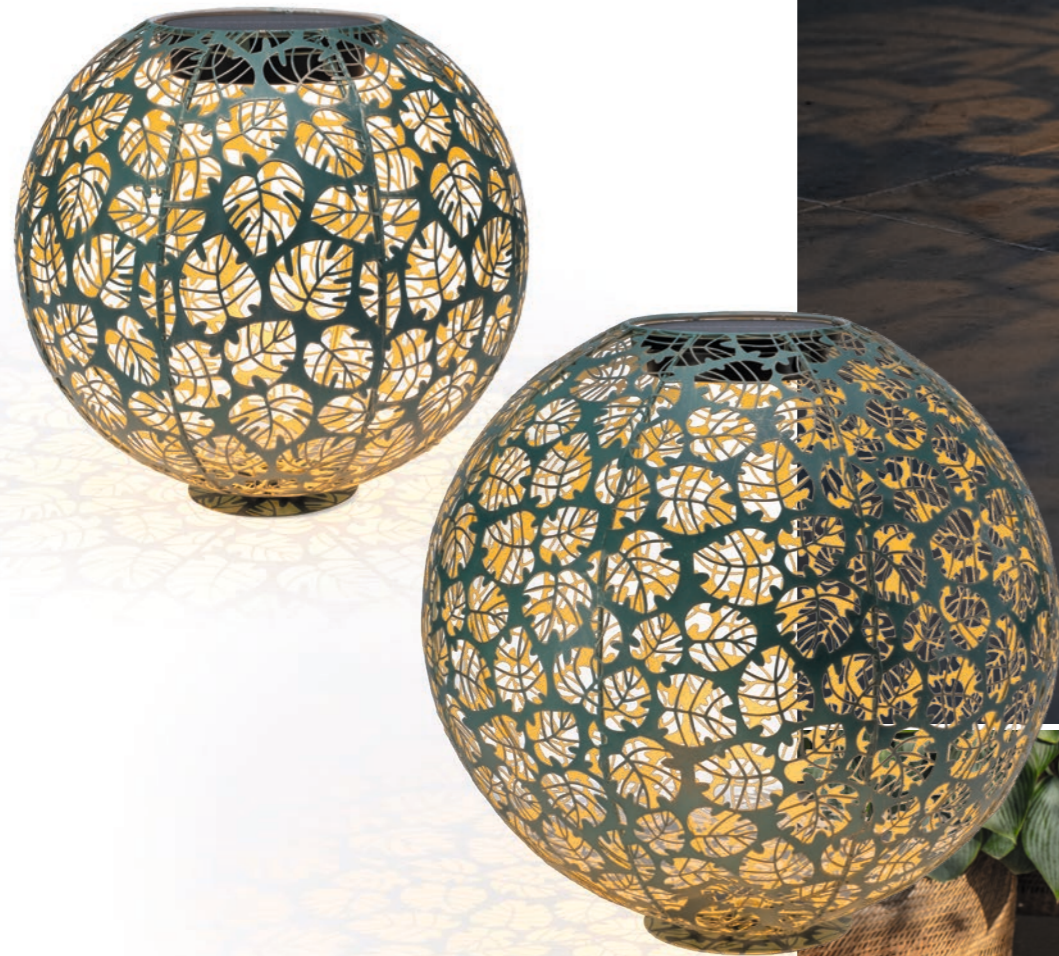

MONSTERA

In & Outdoor
Solar Antic Ball Monstera 30
1 LED | ø 30 cm
ICR 1x18650 3,7V/2000mAh
Twilight Switch
Art. SOL-025-53 | **CHF 69.90**