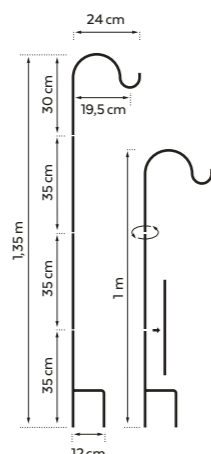

In & Outdoor
Gardenstick Mini white
5 Parts | 13,5 x 97 cm
Screw Type
Art. EL-025-04 | **CHF 12.90**

In & Outdoor
Gardenstick Mini dark
5 Parts | 13,5 x 97 cm
Screw Type
Art. EL-025-05 | **CHF 12.90**

SOL-010-XX SOL-060-XX SOL-061-XX SOL-063-XX
ø 22 cm