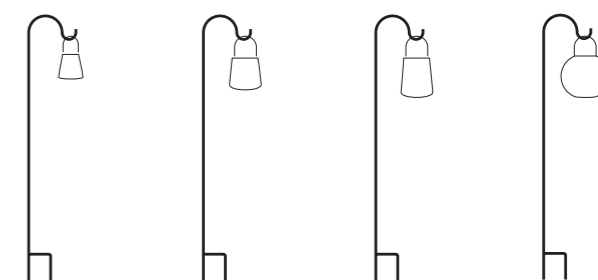

In & Outdoor
Gardenstick dark
4 Parts | 24 x 135 cm
Screw Type
Art. EL-025-02
CHF 17.90

SOL-011-XX SOL-018-XX SOL-019-01
ø 24 cm SOL-025-XX
ø 30 cm

In & Outdoor
Gardenstick white
4 Parts | 24 x 135 cm
Screw Type
Art. EL-025-01
CHF 17.90

In & Outdoor
Gardenstick Mini white
5 Parts | 13,5 x 97 cm
Screw Type
Art. EL-025-04 | **CHF 12.90**

In & Outdoor
Gardenstick Mini dark
5 Parts | 13,5 x 97 cm
Screw Type
Art. EL-025-05 | **CHF 12.90**

SOL-010-XX SOL-060-XX SOL-061-XX SOL-063-XX
ø 22 cm