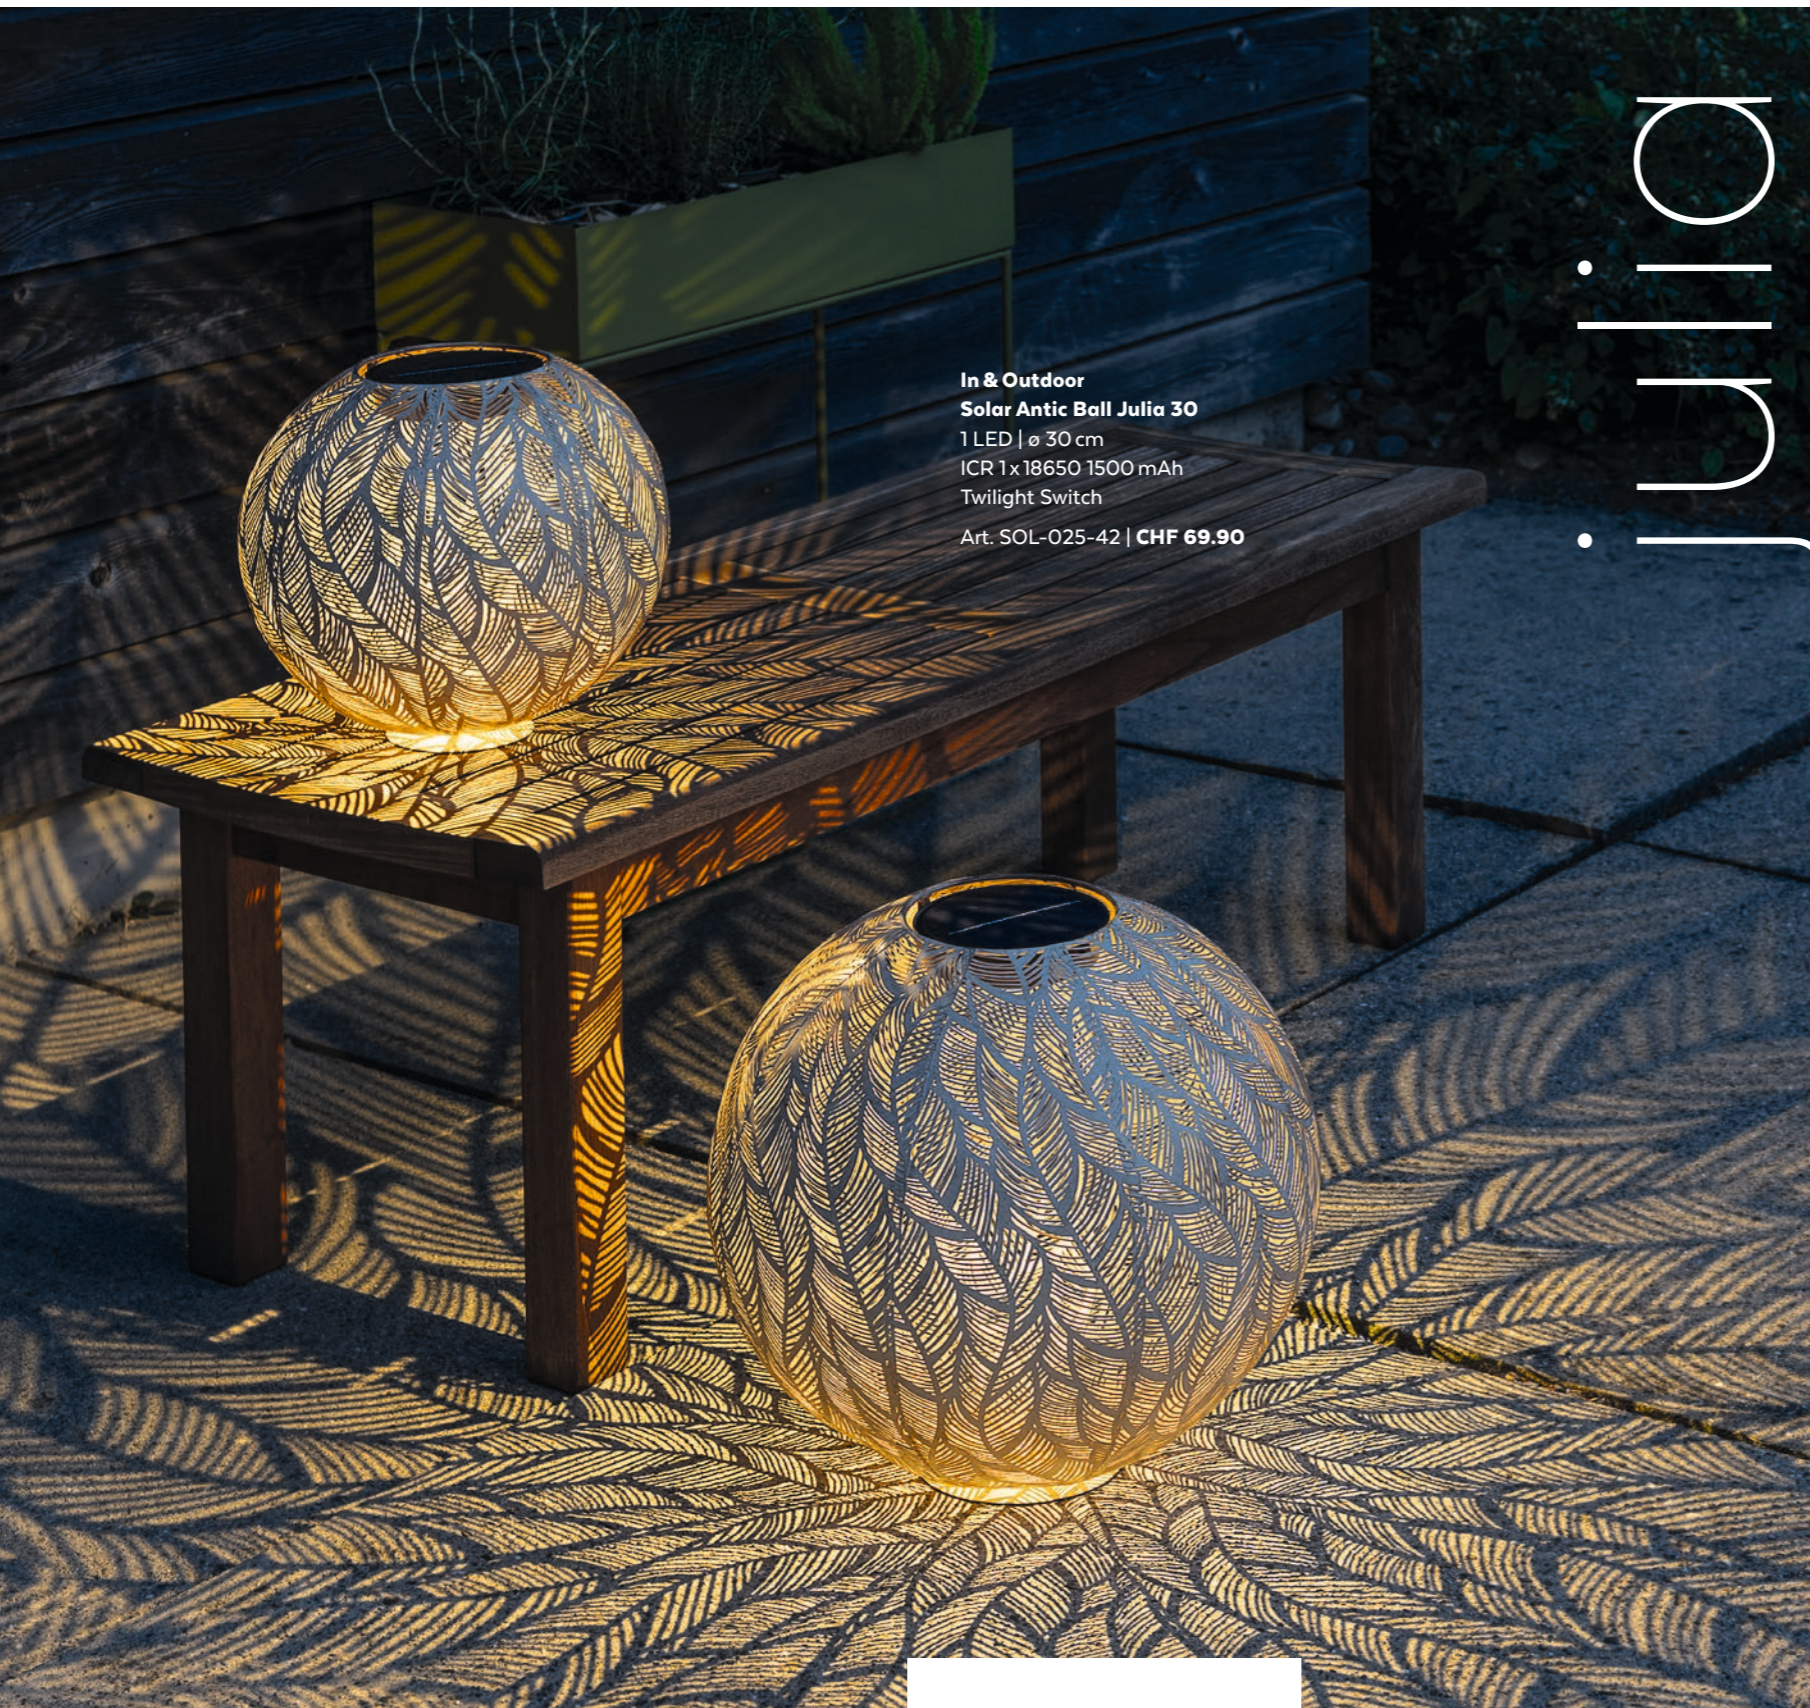

Julia

In & Outdoor
Solar Antic Ball Julia 30
1 LED | ø 30 cm
ICR 1x18650 1500 mAh
Twilight Switch
Art. SOL-025-42 | **CHF 69.90**

In & Outdoor
Solar Antic Ball Julia 40
1 LED | ø 40 cm
ICR 1x18650 1500 mAh
Twilight Switch
Art. SOL-026-42 | **CHF 99.90**

Accessories
included:
Ground Spike
and Handle