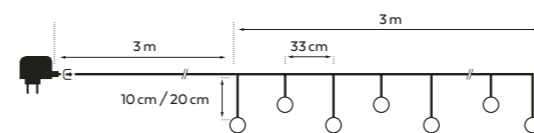

CLASSIC

**In & Outdoor
Nostalgic**
10 LED | ø 5 cm
3 m black cable
⚡-3 m
10 x connectable
31V 6W
Art. DKL-076-03
CHF 49.90

**In & Outdoor
LED Party Light mc**
10 LED | ø 4,5 cm
3 m black cable | ⚡-3 m
10 x connectable | 31V 6W
Art. DKL-075-02 | **CHF 39.90**

**In & Outdoor
Edison Partylight**
10 LED | ø 4 cm
3 m black cable | ⚡-3 m
10 x connectable | 31V 6W
Art. DKL-293-01 | **CHF 49.90**