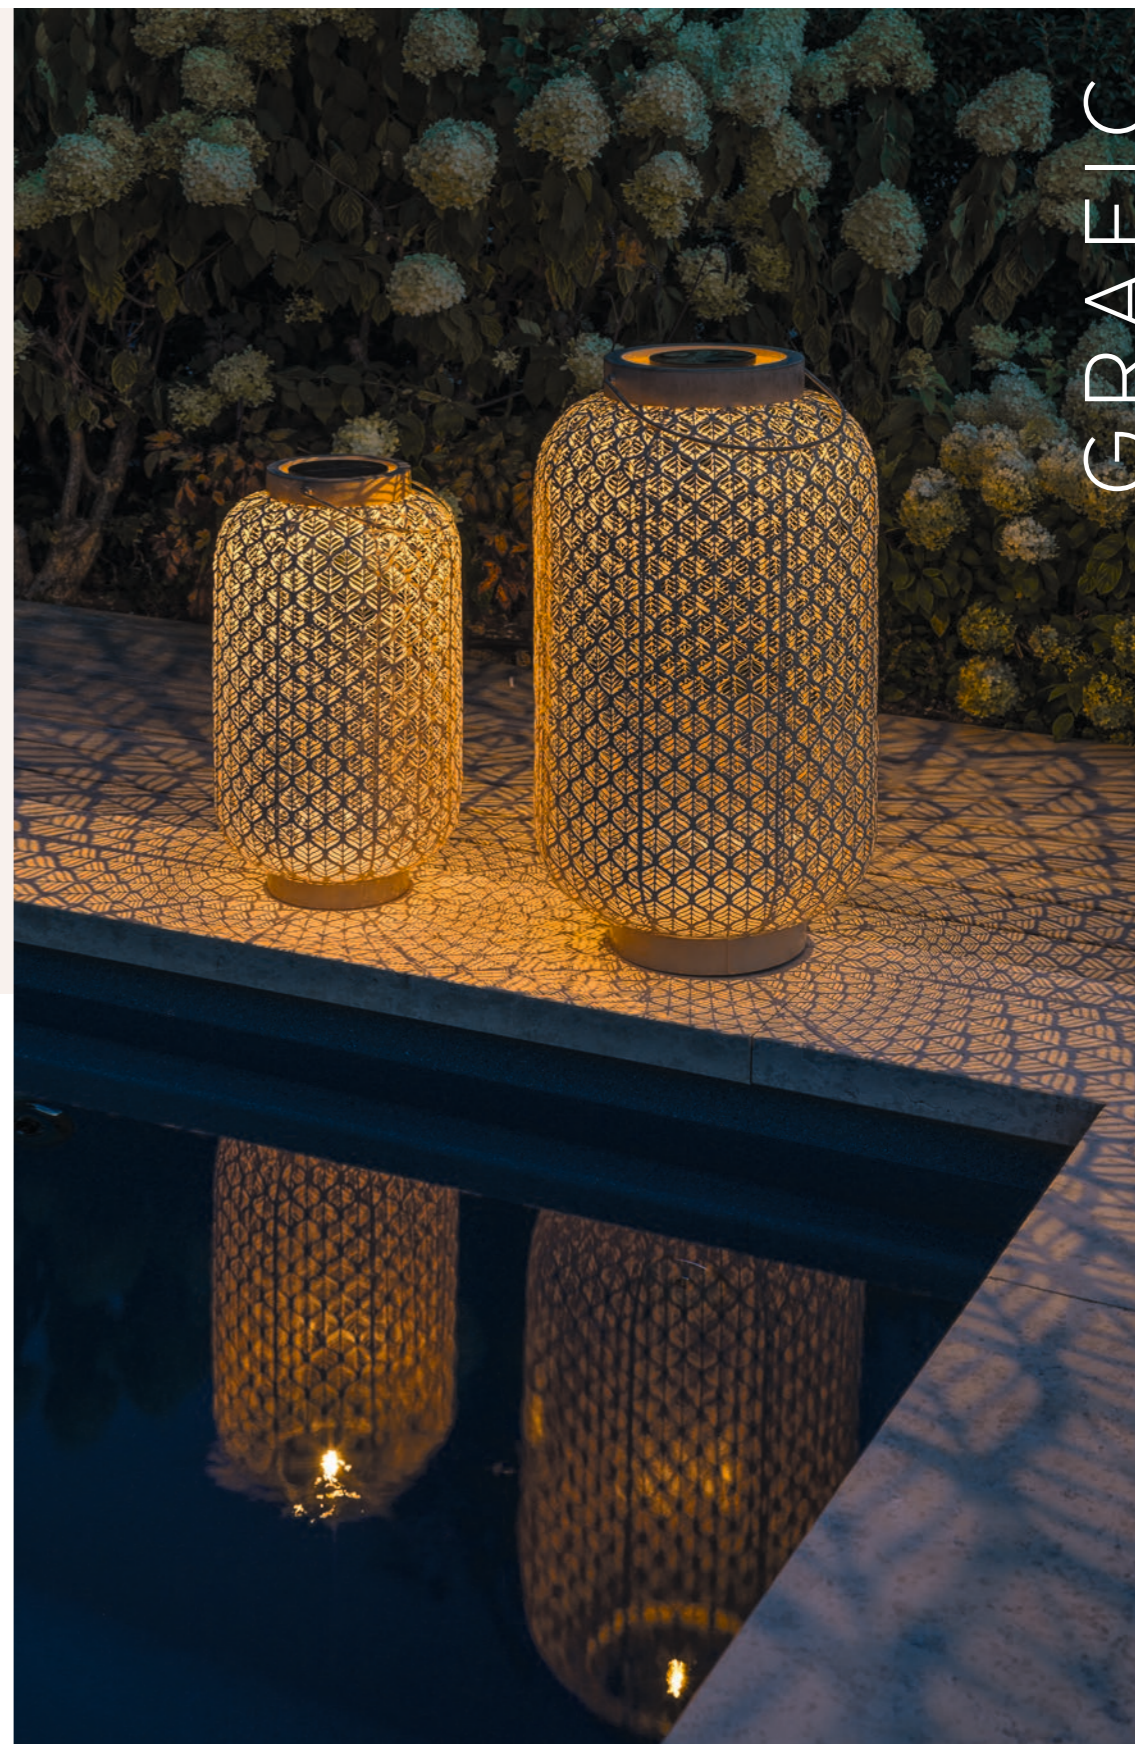

In & Outdoor
Solar Antic Globe Grafic
1 LED | ø 22 x 18 cm
ICR 1x 18650 3,7V/2000 mAh
Twilight Switch
Art. SOL-060-50 | **CHF 39.90**

In & Outdoor
Solar Antic Grand Grafic
1 LED | ø 32 x 58 cm
ICR 1x 18650 3,7V/2000 mAh
Twilight Switch
Art. SOL-028-50 | **CHF 199.00**