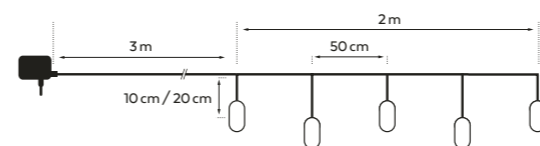

In & Outdoor
Solar Partylight Amela
multicolor
 10 LED | ø 8,5 cm
 4,5 m black cable | □- 3 m
 500 mAh | Twilight Switch
 Solar Panel included
 Art. SOL-112-02 | **CHF 29.90**

In & Outdoor
Solar Partylight Amela
smoke
 10 LED | ø 8,5 cm
 4,5 m black cable | □- 3 m
 500 mAh | Twilight Switch
 Solar Panel included
 Art. SOL-112-01 | **CHF 29.90**