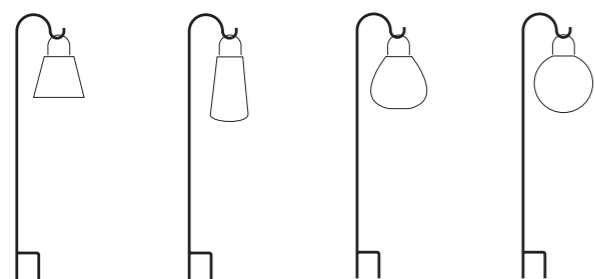

Spare Bulb A60
1 LED | clear
Art. E-DKL-301-06 | **CHF 6.90**

10x

10x

3x

ACCESSORIES

In & Outdoor
Panel Black, ø 8,2 cm
 1XAA 300 mAh | no Adaptor
 Line: SOL-010-XX
 Art. E-SOL-010
CHF 14.90

In & Outdoor
Panel Black, ø 12,5 cm
 2000 mAh | no Adaptor
 Line: SOL-011/-018/-019
 -021/-025/-026/-027/-028/
 -029/-060/-062/-063-xx
 Art. E-SOL-011-USB
CHF 24.90

In & Outdoor
Gardenstick dark
4 Parts | 24 x 135 cm
Screw Type
Art. EL-025-02
CHF 17.90

SOL-011-XX SOL-018-XX SOL-019-01
ø 24 cm SOL-025-XX
ø 30 cm

In & Outdoor
Gardenstick white
4 Parts | 24 x 135 cm
Screw Type
Art. EL-025-01
CHF 17.90