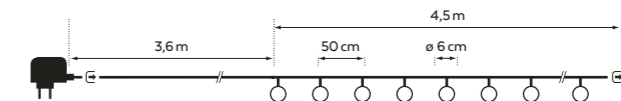

**In & Outdoor
Vintage Partylight A60**
10 LED | ø 6 cm
4,5 m black cable | ⚡-3,6 m
3 x connectable | 36V 10W
Art. DKL-301-02 | **CHF 79.00**

Spare Bulb A60
1 LED | clear
Art. E-DKL-301-06 | **CHF 6.90**